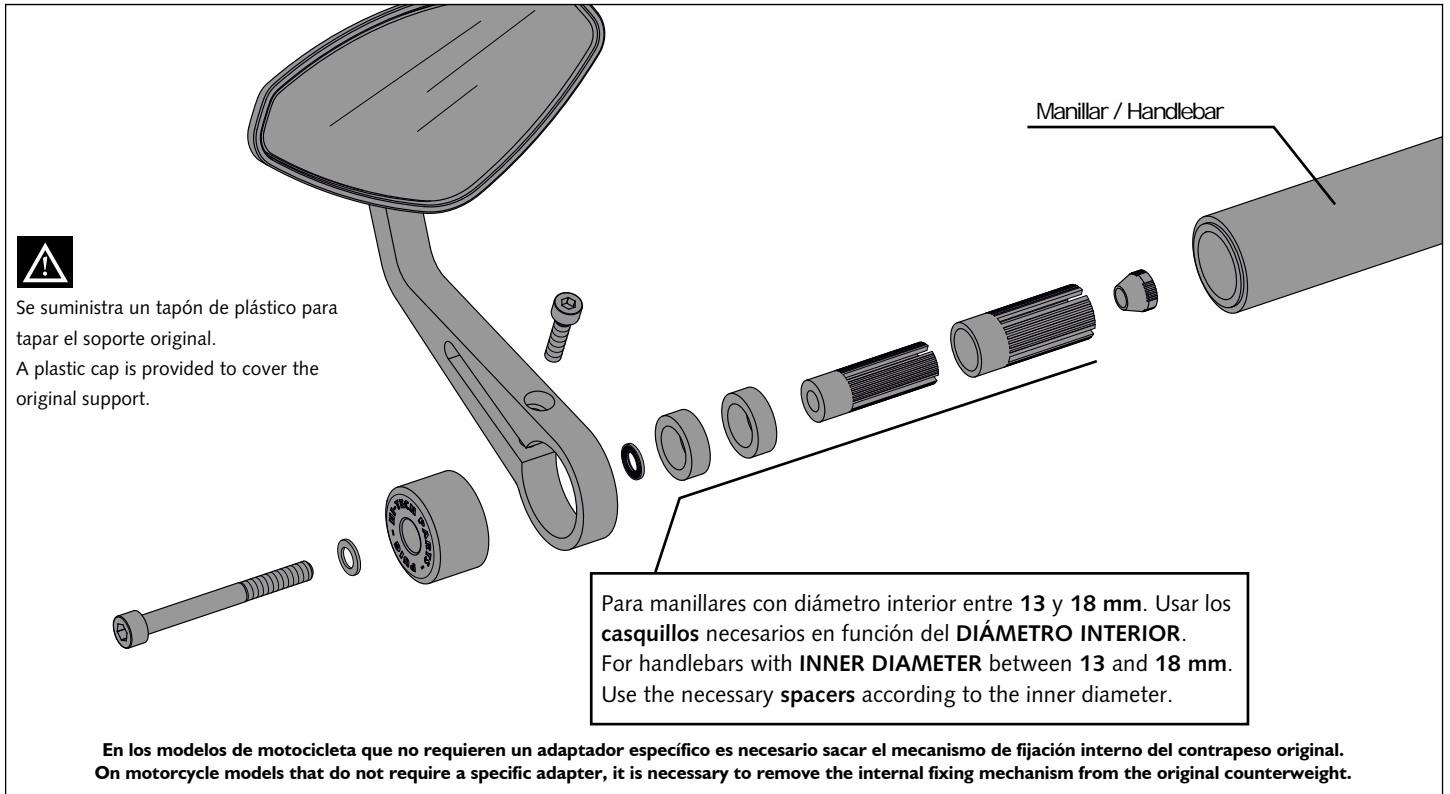

RETROVISOR UNIVERSAL HI TECH V
HI TECH V UNIVERSAL REARVIEW

Ref.: 22683N

RETROVISOR UNIVERSAL HI TECH V
HI TECH V UNIVERSAL REARVIEW

Ref.: 22683N