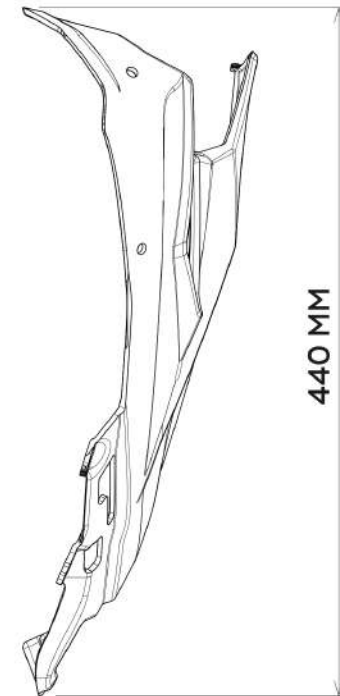

Frontal Cover

TMAX 560 '25-

REF 22800

Puig
Hi-Tech Parts

Lamborghini

Transform your bike's front end with the new SportPlus front cover for a **sharper, more aggressive, and modern look**

Compatible with:

- Original Yamaha TMAX windscreen
- Yamaha Sport accessory windscreen
- Puig V-Tech Sport windscreen
- Puig V-Tech Touring windscreen
- No windscreen

TECHNICAL FEATURES

- THE SPORTPLUS FRONT COVER REDESIGNS THE TMAX 560 FRONT WITH A **SHARPER, MORE AGGRESSIVE, AND MODERN AESTHETIC.**
- DESIGN INSPIRED BY LAMBORGHINI REVUELTO LINES, **ENHANCING THE SCOOTER'S PREMIUM AND DYNAMIC CHARACTER.**
- **FULLY COMPATIBLE WITH ORIGINAL AND AFTERMARKET WINDSCREENS, ENSURING VERSATILITY.**
- **MANUFACTURED IN 3 MM ABS, COMBINING LIGHTNESS, AND PROTECTION OF THE INSTRUMENT CLUSTER AREA.**