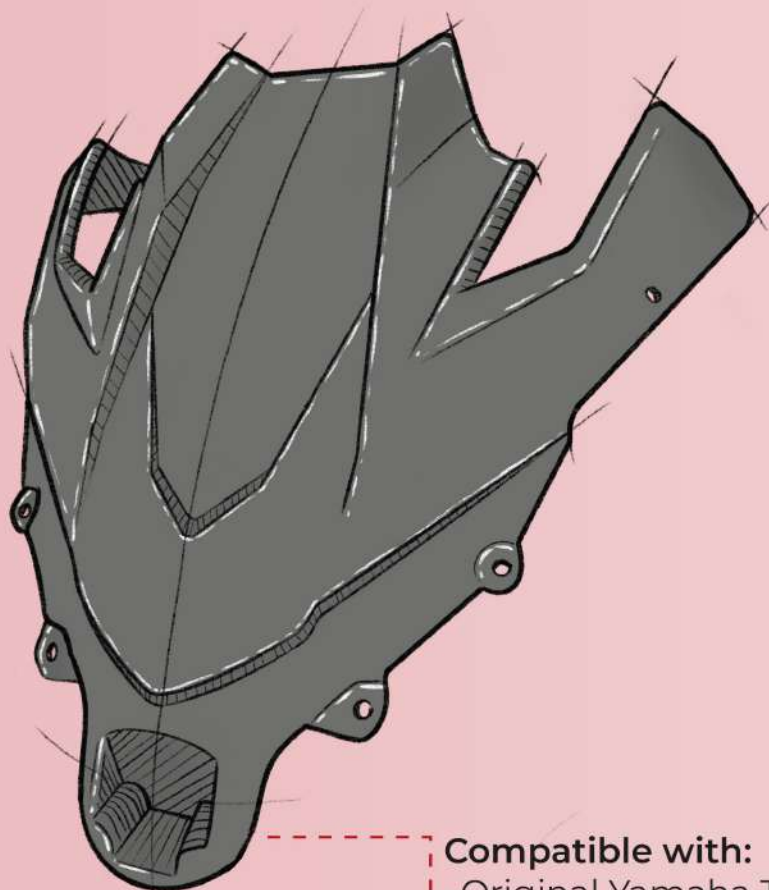

Frontal Cover

TMAX 560 '25-

REF 22800

Puig
Hi-Tech Parts

Lamborghini

Transform your bike's front end with the new SportPlus front cover for a **sharper, more aggressive, and modern look**

Compatible with:

- Original Yamaha TMAX windscreen
- Yamaha Sport accessory windscreen
- Puig V-Tech Sport windscreen
- Puig V-Tech Touring windscreen
- No windscreen

TECHNICAL FEATURES

- THE SPORTPLUS FRONT COVER REDESIGNS THE TMAX 560 FRONT WITH A **SHARPER, MORE AGGRESSIVE, AND MODERN AESTHETIC.**
- DESIGN INSPIRED BY LAMBORGHINI REVUELTO LINES, **ENHANCING THE SCOOTER'S PREMIUM AND DYNAMIC CHARACTER.**
- **FULLY COMPATIBLE WITH ORIGINAL AND AFTERMARKET WINDSCREENS, ENSURING VERSATILITY.**
- **MANUFACTURED IN 3 MM ABS, COMBINING LIGHTNESS, AND PROTECTION OF THE INSTRUMENT CLUSTER AREA.**