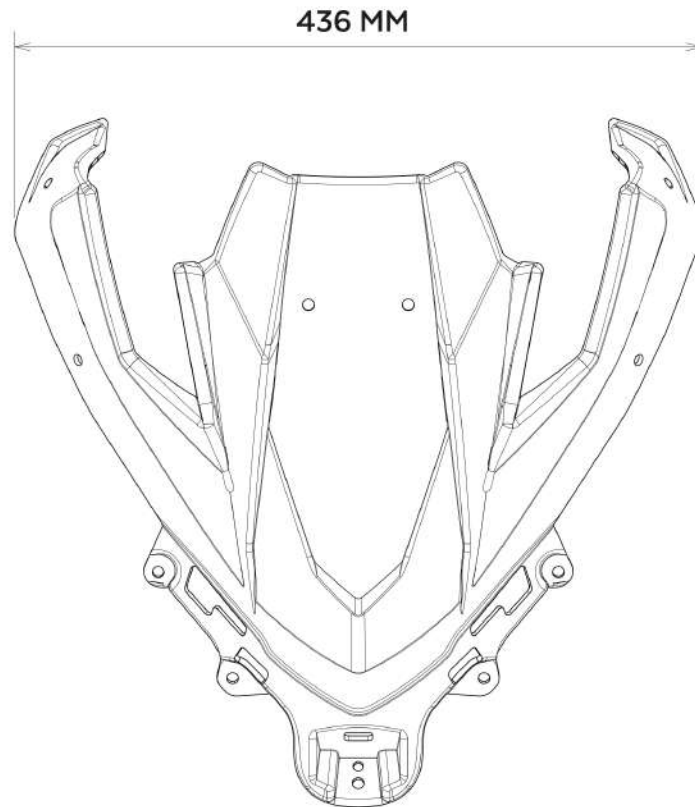

Frontal Cover

TMAX 560 '25-

REF 22800

Puig
Hi-Tech Parts

Lamborghini

Transform your bike's front end with the new SportPlus front cover for a **sharper, more aggressive, and modern look**

Compatible with:

- Original Yamaha TMAX windscreen
- Yamaha Sport accessory windscreen
- Puig V-Tech Sport windscreen
- Puig V-Tech Touring windscreen
- No windscreen

TECHNICAL FEATURES

- THE SPORTPLUS FRONT COVER REDESIGNS THE TMAX 560 FRONT WITH A **SHARPER, MORE AGGRESSIVE, AND MODERN AESTHETIC.**
- DESIGN INSPIRED BY LAMBORGHINI REVUELTO LINES, **ENHANCING THE SCOOTER'S PREMIUM AND DYNAMIC CHARACTER.**
- **FULLY COMPATIBLE WITH ORIGINAL AND AFTERMARKET WINDSCREENS, ENSURING VERSATILITY.**
- **MANUFACTURED IN 3 MM ABS, COMBINING LIGHTNESS, AND PROTECTION OF THE INSTRUMENT CLUSTER AREA.**