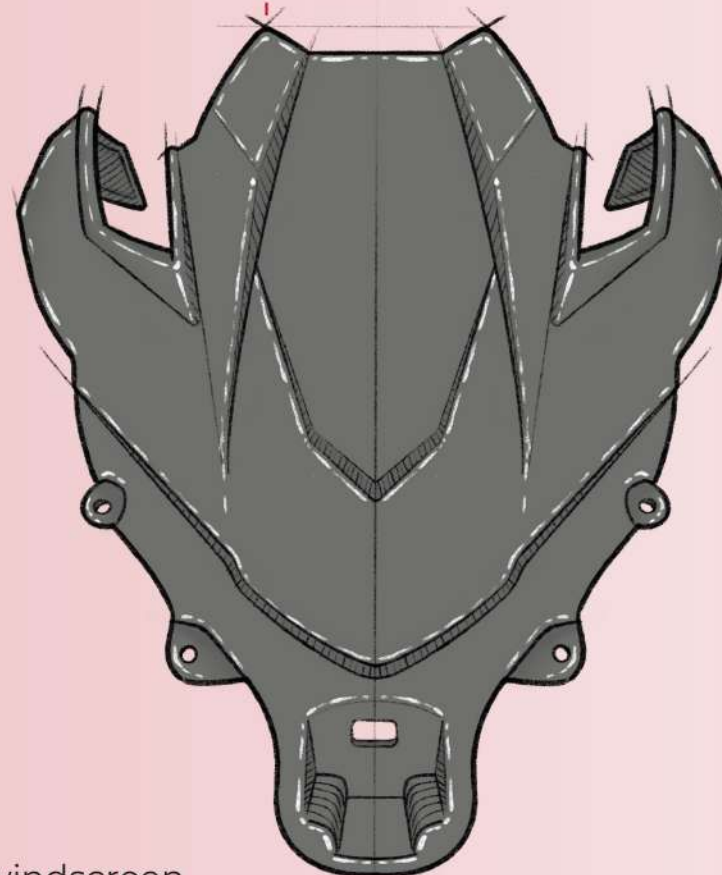

Frontal Cover

TMAX 560 '25-

REF 22800

Puig
Hi-Tech Parts

Lamborghini

Transform your bike's front end with the new SportPlus front cover for a **sharper, more aggressive, and modern look**

Compatible with:

- Original Yamaha TMAX windscreen
- Yamaha Sport accessory windscreen
- Puig V-Tech Sport windscreen
- Puig V-Tech Touring windscreen
- No windscreen

TECHNICAL FEATURES

- THE SPORTPLUS FRONT COVER REDESIGNS THE TMAX 560 FRONT WITH A **SHARPER, MORE AGGRESSIVE, AND MODERN AESTHETIC.**
- DESIGN INSPIRED BY LAMBORGHINI REVUELTO LINES, **ENHANCING THE SCOOTER'S PREMIUM AND DYNAMIC CHARACTER.**
- **FULLY COMPATIBLE WITH ORIGINAL AND AFTERMARKET WINDSCREENS, ENSURING VERSATILITY.**
- **MANUFACTURED IN 3 MM ABS, COMBINING LIGHTNESS, AND PROTECTION OF THE INSTRUMENT CLUSTER AREA.**