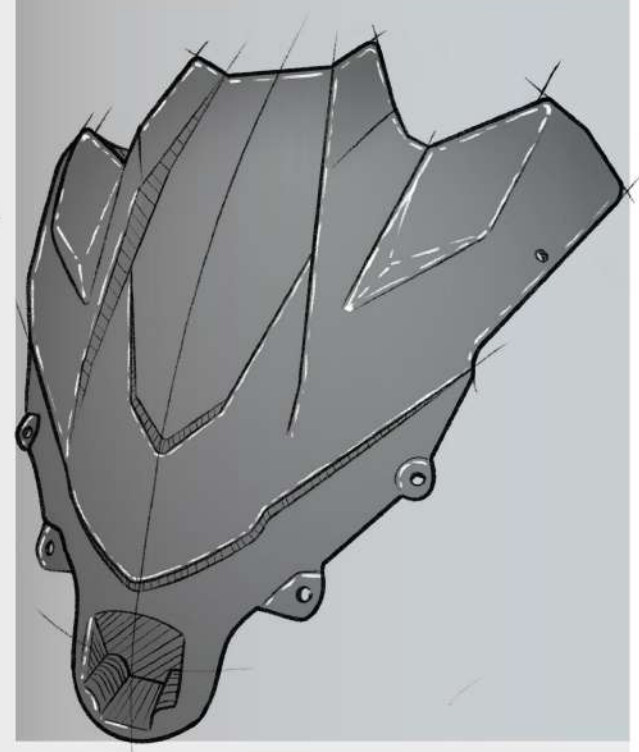

Frontal Cover

TMAX 560 '25-

REF 22800

Puig
Hi-Tech Parts

Lamborghini

Transform your bike's front end with the new SportPlus front cover for a **sharper, more aggressive, and modern look**

Compatible with:

- Original Yamaha TMAX windscreen
- Yamaha Sport accessory windscreen
- Puig V-Tech Sport windscreen
- Puig V-Tech Touring windscreen
- No windscreen

TECHNICAL FEATURES

- THE SPORTPLUS FRONT COVER REDESIGNS THE TMAX 560 FRONT WITH A **SHARPER, MORE AGGRESSIVE, AND MODERN AESTHETIC.**
- DESIGN INSPIRED BY LAMBORGHINI REVUELTO LINES, **ENHANCING THE SCOOTER'S PREMIUM AND DYNAMIC CHARACTER.**
- **FULLY COMPATIBLE WITH ORIGINAL AND AFTERMARKET WINDSCREENS, ENSURING VERSATILITY.**
- **MANUFACTURED IN 3 MM ABS, COMBINING LIGHTNESS, AND PROTECTION OF THE INSTRUMENT CLUSTER AREA.**

AVAILABLE IN

MATT BLACK

GLOSS BLACK

CARBON LOOK

Puig

Hi-Tech Parts