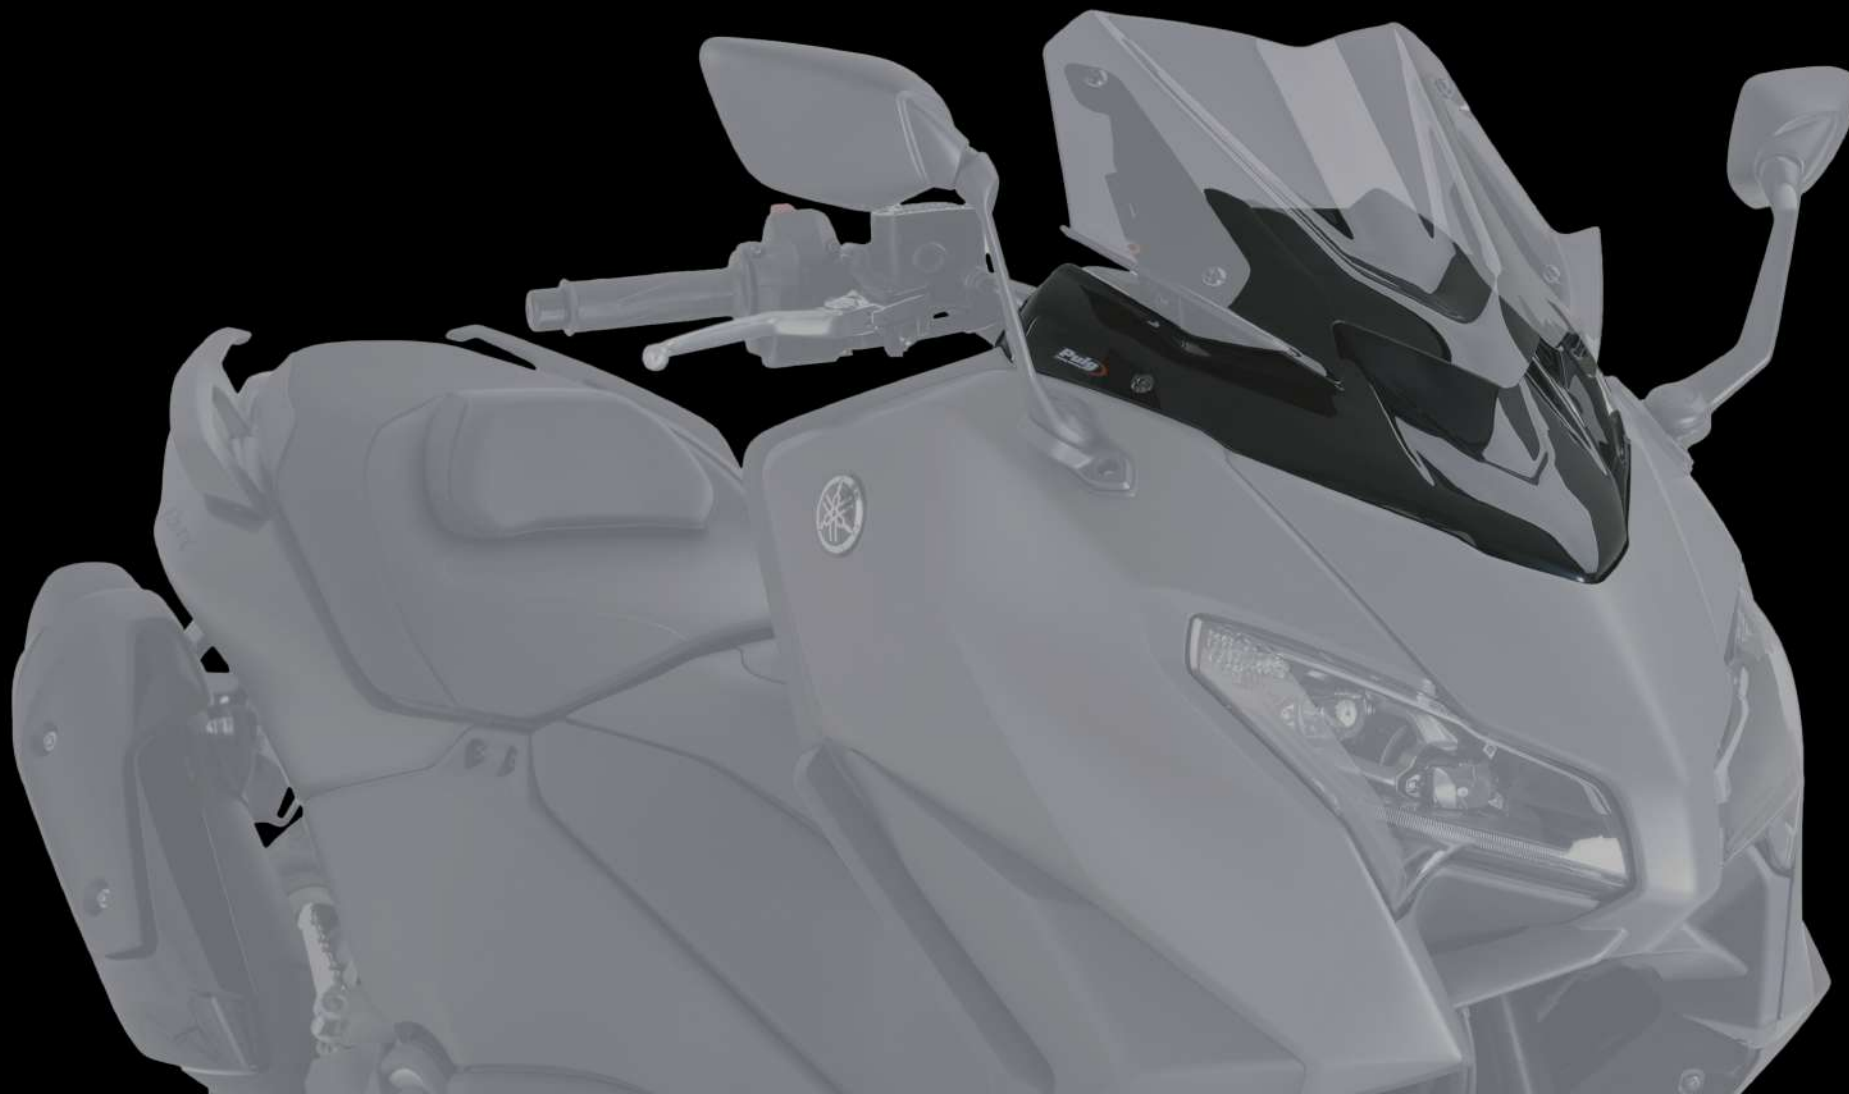

Frontal Cover

TMAX 560 '25-

REF 22800

Puig
Hi-Tech Parts

Lamborghini

Transform your bike's front end with the new SportPlus front cover for a **sharper, more aggressive, and modern look**

Compatible with:

- Original Yamaha TMAX windscreen
- Yamaha Sport accessory windscreen
- Puig V-Tech Sport windscreen
- Puig V-Tech Touring windscreen
- No windscreen

TECHNICAL FEATURES

- THE SPORTPLUS FRONT COVER REDESIGNS THE TMAX 560 FRONT WITH A **SHARPER, MORE AGGRESSIVE, AND MODERN AESTHETIC.**
- DESIGN INSPIRED BY LAMBORGHINI REVUELTO LINES, **ENHANCING THE SCOOTER'S PREMIUM AND DYNAMIC CHARACTER.**
- **FULLY COMPATIBLE WITH ORIGINAL AND AFTERMARKET WINDSCREENS, ENSURING VERSATILITY.**
- **MANUFACTURED IN 3 MM ABS, COMBINING LIGHTNESS, AND PROTECTION OF THE INSTRUMENT CLUSTER AREA.**