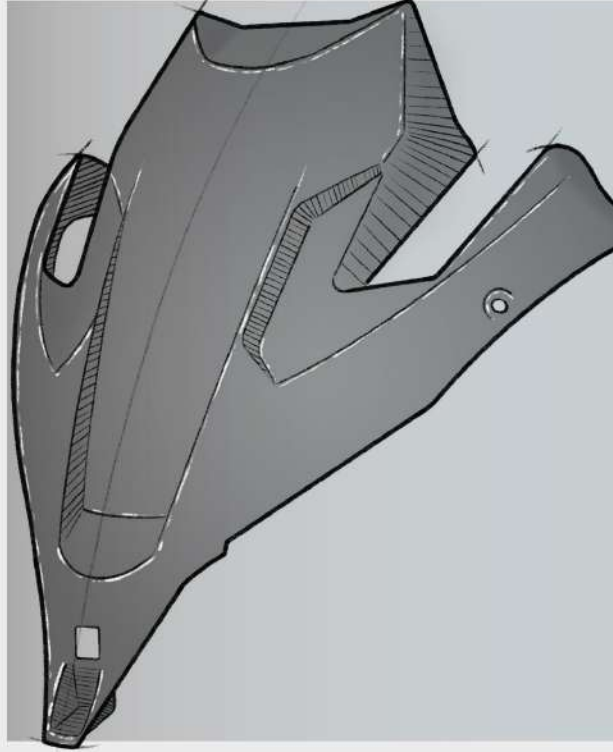

Frontal Cover

TMAX 560 '25-

REF 22800

Puig
Hi-Tech Parts

Lamborghini

Transform your bike's front end with the new SportPlus front cover for a **sharper, more aggressive, and modern look**

Compatible with:

- Original Yamaha TMAX windscreen
- Yamaha Sport accessory windscreen
- Puig V-Tech Sport windscreen
- Puig V-Tech Touring windscreen
- No windscreen

TECHNICAL FEATURES

- THE SPORTPLUS FRONT COVER REDESIGNS THE TMAX 560 FRONT WITH A **SHARPER, MORE AGGRESSIVE, AND MODERN AESTHETIC.**
- DESIGN INSPIRED BY LAMBORGHINI REVUELTO LINES, **ENHANCING THE SCOOTER'S PREMIUM AND DYNAMIC CHARACTER.**
- **FULLY COMPATIBLE WITH ORIGINAL AND AFTERMARKET WINDSCREENS, ENSURING VERSATILITY.**
- **MANUFACTURED IN 3 MM ABS, COMBINING LIGHTNESS, AND PROTECTION OF THE INSTRUMENT CLUSTER AREA.**