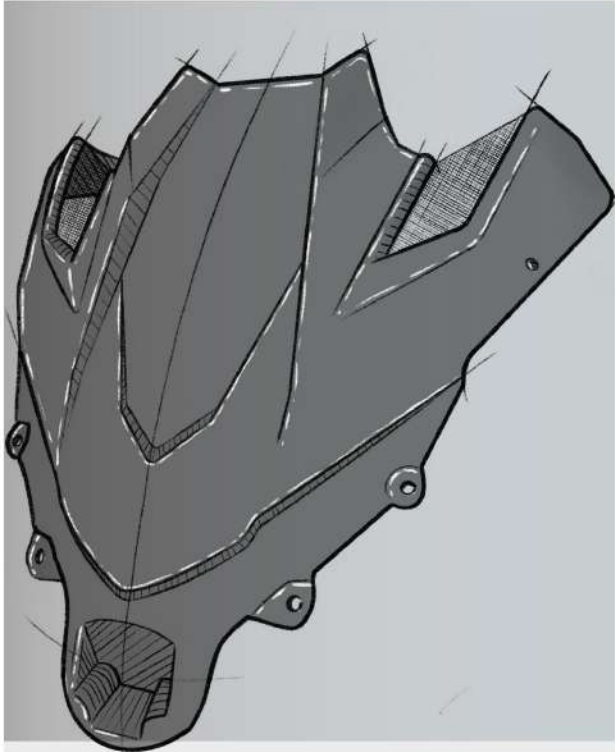

Frontal Cover

TMAX 560 '25-

REF 22800

Puig
Hi-Tech Parts

Lamborghini

Transform your bike's front end with the new SportPlus front cover for a **sharper, more aggressive, and modern look**

Compatible with:

- Original Yamaha TMAX windscreen
- Yamaha Sport accessory windscreen
- Puig V-Tech Sport windscreen
- Puig V-Tech Touring windscreen
- No windscreen

TECHNICAL FEATURES

- THE SPORTPLUS FRONT COVER REDESIGNS THE TMAX 560 FRONT WITH A **SHARPER, MORE AGGRESSIVE, AND MODERN AESTHETIC.**
- DESIGN INSPIRED BY LAMBORGHINI REVUELTO LINES, **ENHANCING THE SCOOTER'S PREMIUM AND DYNAMIC CHARACTER.**
- **FULLY COMPATIBLE WITH ORIGINAL AND AFTERMARKET WINDSCREENS, ENSURING VERSATILITY.**
- **MANUFACTURED IN 3 MM ABS, COMBINING LIGHTNESS, AND PROTECTION OF THE INSTRUMENT CLUSTER AREA.**

AVAILABLE IN

MATT BLACK

GLOSS BLACK

CARBON LOOK

Puig

Hi-Tech Parts