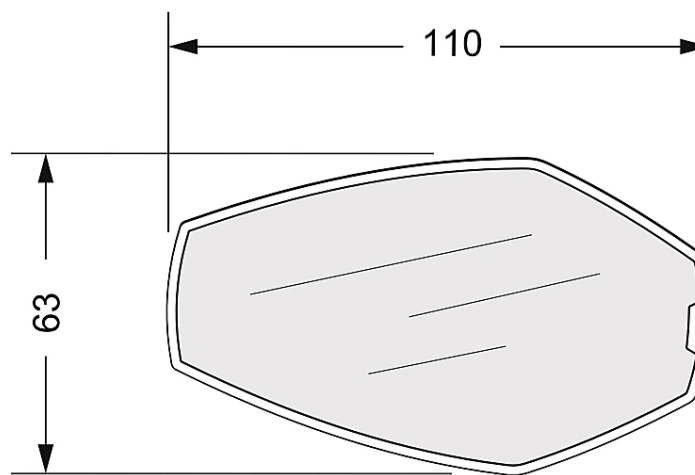

MP25 MIRROR
HI-TECH PARTS

NEW!

DIMENSIONS

ADAPTABLE AND ADJUSTABLE

AVAILABLE IN:

BLACK

INFO@PUIG.TV
WWW.PUIGHITECHPARTS.COM