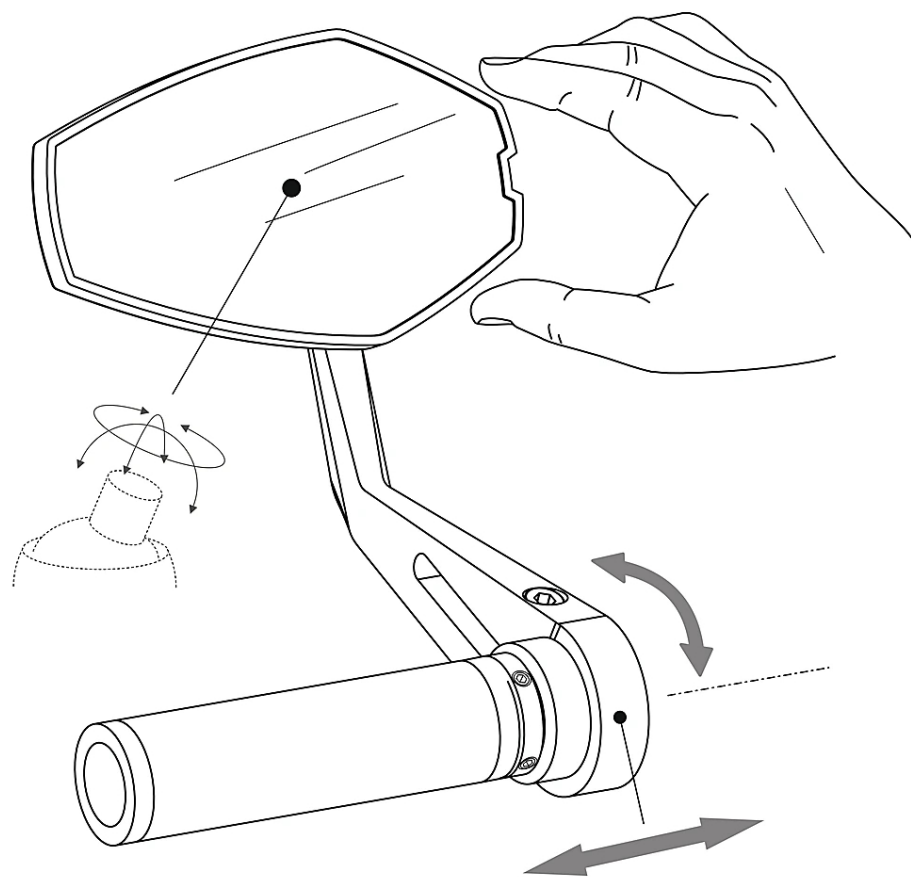

MP25 MIRROR
HI-TECH PARTS

NEW!

DIMENSIONS

ADAPTABLE AND ADJUSTABLE

AVAILABLE IN:

BLACK

INFO@PUIG.TV
WWW.PUIGHITECHPARTS.COM