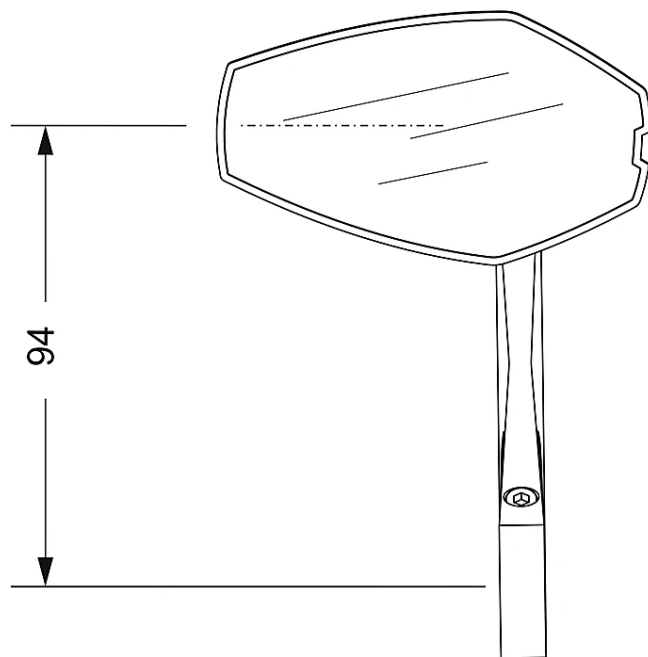

MP25 MIRROR
HI-TECH PARTS

NEW!

DIMENSIONS

ADAPTABLE AND ADJUSTABLE

AVAILABLE IN:

BLACK

INFO@PUIG.TV
WWW.PUIGHITECHPARTS.COM